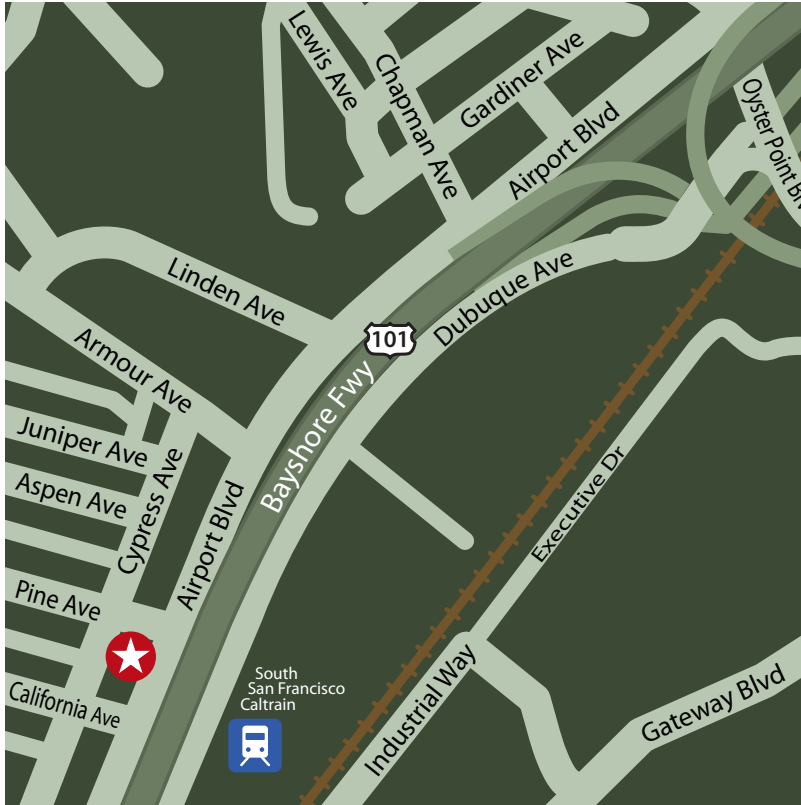

### Map & Direction

Largest showroom in Northern California

#### From the South (San Jose):

- Take 101 North
- Take the Oyster Point Blvd exit
- Turn Left on Dubuque
- Turn Left on Oyster Point Blvd
- Turn Left again onto Airport Blvd
- Travel south through 2 stoplights
- We are on the right hand side at
- the corner of Pine and Airport Blvd