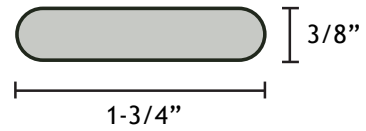

## SHUTTER STYLE

Exterior Shutter  
Special Order

No Divider

With Divider

## LOUVER SIZES

## PANEL WIDTHS

12" to 24" on the inch