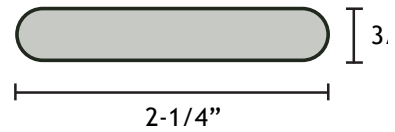

## SHUTTER STYLE

Exterior Shutter  
Special Order

No Divider

With Divider

## LOUVER SIZES

## PANEL WIDTHS

12" to 24" on the inch